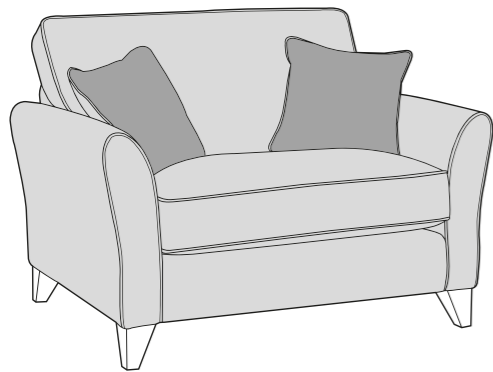

Fairfield Collection

4 seater sofa shown in Villa Teal (Cover 1) and Sabor Jewel (Cover 2). Footstool shown in Sabor Jewel (Cover 1)

Colours represented are to be used as a guide only, colour shadings can vary slightly from each roll of fabric. Please refer to manufacturers swatch for more colour options.

foamflex⁺

10/01/2025

FAIRFIELD COVER GUIDE - STANDARD BACK ONLY

Please use this guide when ordering the following pieces to clarify cover options.

4 Seater Sofa (4ST)

3 Seater sofa (3ST)

2 Seater sofa (2ST)

Love chair (LOV)

Arm chair (1ST)

3 Seater Sofa Bed (3SB, 3DB)

(Available in Standard or Deluxe)

2 Seater Sofa Bed (2SB, 2DB)

(Available in Standard or Deluxe)

Chair Sofa Bed (1SB, 1DB)

(Available in Standard or Deluxe)

 **COVER 1**
(BODY)

 **COVER 2**
(SCATTER)

Standard Back
Scatter Cushions

Front = Cover 2
Piping = Cover 1
Back = Cover 1

SUGGESTED ACCENT PIECE

New Fenton Footstool (FST)

 **BFA**
BRITISH FURNITURE
ASSOCIATION