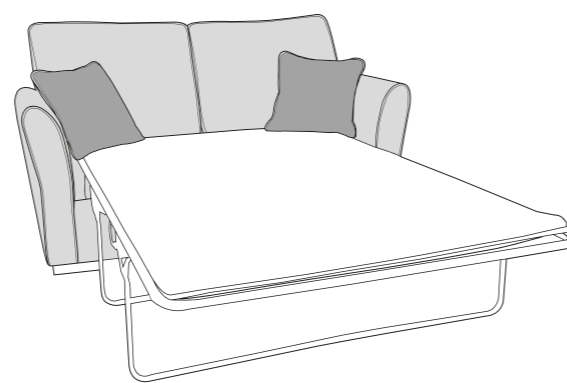

Love chair (LOV)

Arm chair (1ST)

3 Seater Sofa Bed (3SB, 3DB)

(Available in Standard or Deluxe)

2 Seater Sofa Bed (2SB, 2DB)

(Available in Standard or Deluxe)

Chair Sofa Bed (1SB, 1DB)

(Available in Standard or Deluxe)

 **COVER 1**
(BODY)

 **COVER 2**
(SCATTER)

Standard Back
Scatter Cushions

Front = Cover 2
Piping = Cover 1
Back = Cover 1

SUGGESTED ACCENT PIECE

New Fenton Footstool (FST)

 **BFA**
BRITISH FURNITURE
ASSOCIATION

MANUFACTURER MEMBER

A©ID[®]
ANTI COPYING IN DESIGN

FAIRFIELD DIMENSIONS (CM)

AVAILABLE PIECES	HEIGHT 1	WIDTH 2	DEPTH 3	SEAT HEIGHT 4	SEAT DEPTH 5	SEAT WIDTH 6	ACCESS DIAGONAL 7	OUTBACK HEIGHT 8	ARM HEIGHT 9	WEIGHT (KG)	SCATTER CUSHIONS
4 SEATER SOFA (4ST)	98	222	96	55	55	186	239	72.5	66	58.5	2
3 SEATER SOFA (3ST)	98	197	96	55	55	160	215	72.5	66	55	2
2 SEATER SOFA (2ST)	98	169	96	55	55	134	188	72.5	66	46.5	2
LOVE CHAIR (LOV)	98	126	96	55	55	92	153	72.5	66	39	2
ARM CHAIR (1ST)	98	95	96	55	55	61	131	72.5	66	37	1
SOFA BEDS - STD BACK ONLY											
1SB (80CM SOFA BED) STANDARD	98	126	96	55	55	93	153	72.5	66	54.5	2
1DB (80CM SOFA BED) DELUXE	98	126	96	55	55	93	153	72.5	66	65.5	2
2SB (120CM SOFA BED) STANDARD	98	166	96	55	55	132	188	72.5	66	64	2
2DB (120CM SOFA BED) DELUXE	98	166	96	55	55	132	188	72.5	66	83	2
3SB (140CM SOFA BED) STANDARD	98	185	96	55	55	152	209	72.5	66	70	2
3DB (140CM SOFA BED) DELUXE	98	185	96	55	55	152	209	72.5	66	91.5	2
OPEN DEPTH OF SOFA BEDS 226CM											
SUGGESTED ACCENT PIECE											
NEW FENTON FOOTSTOOL (FST)	30	106	65	N/A	N/A	N/A	117	N/A	N/A	14.5	N/A

140cm sofa bed: 3D (3DB) Mattress Width:132cm

120cm sofa bed: 2D (2DB) Mattress Width:114cm

80cm chair bed: 1D (1DB) Mattress Width:76cm

Sofa beds available as standard back only

foamflex+

Our expertly engineered foam seat interior gives you the comfort of fibre with the retention of foam.