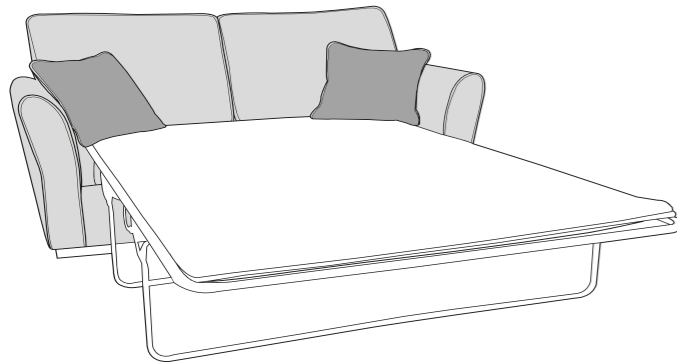

Love chair (LOV)

Arm chair (1ST)

3 Seater Sofa Bed (3SB, 3DB)

(Available in Standard or Deluxe)

2 Seater Sofa Bed (2SB, 2DB)

(Available in Standard or Deluxe)

Chair Sofa Bed (1SB, 1DB)

(Available in Standard or Deluxe)

 **COVER 1**
(BODY)

 **COVER 2**
(SCATTER)

Standard Back
Scatter Cushions

Front = Cover 2
Piping = Cover 1
Back = Cover 1

SUGGESTED ACCENT PIECE

New Fenton Footstool (FST)

 **BFA**
BRITISH FURNITURE
ASSOCIATION

MANUFACTURER MEMBER

A©ID[®]
ANTI COPYING IN DESIGN

FAIRFIELD DIMENSIONS (CM)

AVAILABLE PIECES	HEIGHT 1	WIDTH 2	DEPTH 3	SEAT HEIGHT 4	SEAT DEPTH 5	SEAT WIDTH 6	ACCESS DIAGONAL 7	OUTBACK HEIGHT 8	ARM HEIGHT 9	WEIGHT (KG)	SCATTER CUSHIONS
4 SEATER SOFA (4ST)	98	222	96	55	55	186	239	72.5	66	58.5	2
3 SEATER SOFA (3ST)	98	197	96	55	55	160	215	72.5	66	55	2
2 SEATER SOFA (2ST)	98	169	96	55	55	134	188	72.5	66	46.5	2
LOVE CHAIR (LOV)	98	126	96	55	55	92	153	72.5	66	39	2
ARM CHAIR (1ST)	98	95	96	55	55	61	131	72.5	66	37	1
SOFA BEDS - STD BACK ONLY											
1SB (80CM SOFA BED) STANDARD	98	126	96	55	55	93	153	72.5	66	54.5	2
1DB (80CM SOFA BED) DELUXE	98	126	96	55	55	93	153	72.5	66	65.5	2
2SB (120CM SOFA BED) STANDARD	98	166	96	55	55	132	188	72.5	66	64	2
2DB (120CM SOFA BED) DELUXE	98	166	96	55	55	132	188	72.5	66	83	2
3SB (140CM SOFA BED) STANDARD	98	185	96	55	55	152	209	72.5	66	70	2
3DB (140CM SOFA BED) DELUXE	98	185	96	55	55	152	209	72.5	66	91.5	2
OPEN DEPTH OF SOFA BEDS 226CM											
SUGGESTED ACCENT PIECE											
NEW FENTON FOOTSTOOL (FST)	30	106	65	N/A	N/A	N/A	117	N/A	N/A	14.5	N/A

140cm sofa bed: 3D (3DB) Mattress Width:132cm

120cm sofa bed: 2D (2DB) Mattress Width:114cm

80cm chair bed: 1D (1DB) Mattress Width:76cm

Sofa beds available as standard back only

foamflex+

Our expertly engineered foam seat interior gives you the comfort of fibre with the retention of foam.