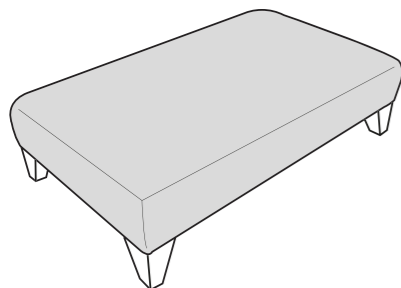

Love chair (LOV)

Arm chair (1ST)

3 Seater Sofa Bed (3SB, 3DB)

(Available in Standard or Deluxe)

2 Seater Sofa Bed (2SB, 2DB)

(Available in Standard or Deluxe)

Chair Sofa Bed (1SB, 1DB)

(Available in Standard or Deluxe)

 **COVER 1**
(BODY)

 **COVER 2**
(SCATTER)

Standard Back
Scatter Cushions

Front = Cover 2
Piping = Cover 1
Back = Cover 1

SUGGESTED ACCENT PIECE

New Fenton Footstool (FST)

 **BFA**
BRITISH FURNITURE
ASSOCIATION

MANUFACTURER MEMBER

A©ID[®]
ANTI COPYING IN DESIGN

FAIRFIELD DIMENSIONS (CM)

AVAILABLE PIECES	HEIGHT 1	WIDTH 2	DEPTH 3	SEAT HEIGHT 4	SEAT DEPTH 5	SEAT WIDTH 6	ACCESS DIAGONAL 7	OUTBACK HEIGHT 8	ARM HEIGHT 9	WEIGHT (KG)	SCATTER CUSHIONS
4 SEATER SOFA (4ST)	98	222	96	55	55	186	239	72.5	66	58.5	2
3 SEATER SOFA (3ST)	98	197	96	55	55	160	215	72.5	66	55	2
2 SEATER SOFA (2ST)	98	169	96	55	55	134	188	72.5	66	46.5	2
LOVE CHAIR (LOV)	98	126	96	55	55	92	153	72.5	66	39	2
ARM CHAIR (1ST)	98	95	96	55	55	61	131	72.5	66	37	1
SOFA BEDS - STD BACK ONLY											
1SB (80CM SOFA BED) STANDARD	98	126	96	55	55	93	153	72.5	66	54.5	2
1DB (80CM SOFA BED) DELUXE	98	126	96	55	55	93	153	72.5	66	65.5	2
2SB (120CM SOFA BED) STANDARD	98	166	96	55	55	132	188	72.5	66	64	2
2DB (120CM SOFA BED) DELUXE	98	166	96	55	55	132	188	72.5	66	83	2
3SB (140CM SOFA BED) STANDARD	98	185	96	55	55	152	209	72.5	66	70	2
3DB (140CM SOFA BED) DELUXE	98	185	96	55	55	152	209	72.5	66	91.5	2
OPEN DEPTH OF SOFA BEDS 226CM											
SUGGESTED ACCENT PIECE											
NEW FENTON FOOTSTOOL (FST)	30	106	65	N/A	N/A	N/A	117	N/A	N/A	14.5	N/A

* Hardwood & composite board frame.

* Fibre filled backs for added comfort.

* Dowelled, screwed, glued & stapled joinery.

* foamflex plus seat interior.

SOFABEDS: 2 SLEEP OPTIONS

STANDARD ACTION & FOAM MATTRESS
 A three fold metal action with a sprung 'polyprop' base. Complemented by a high performance foam mattress. For occasional use only.
Mattress Thickness: 6cm
Mattress Length: 185cm
3 fold action is 140Kg total max occupancy weight