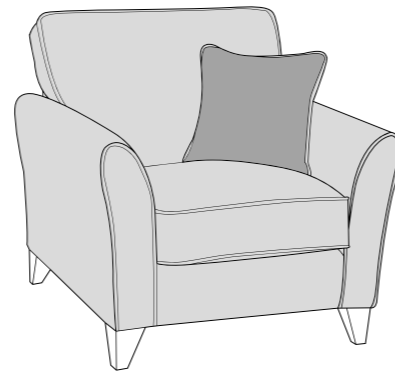

Fairfield Collection

4 seater sofa shown in Villa Teal (Cover 1) and Sabor Jewel (Cover 2). Footstool shown in Sabor Jewel (Cover 1)

Colours represented are to be used as a guide only, colour shadings can vary slightly from each roll of fabric. Please refer to manufacturers swatch for more colour options.

foamflex⁺

10/01/2025

FAIRFIELD COVER GUIDE - STANDARD BACK ONLY

Please use this guide when ordering the following pieces to clarify cover options.

4 Seater Sofa (4ST)

3 Seater sofa (3ST)

2 Seater sofa (2ST)

Love chair (LOV)

Arm chair (1ST)

3 Seater Sofa Bed (3SB, 3DB)

(Available in Standard or Deluxe)

2 Seater Sofa Bed (2SB, 2DB)

(Available in Standard or Deluxe)

Chair Sofa Bed (1SB, 1DB)

(Available in Standard or Deluxe)

 **COVER 1**
(BODY)

 **COVER 2**
(SCATTER)

Standard Back
Scatter Cushions

Front = Cover 2
Piping = Cover 1
Back = Cover 1

SUGGESTED ACCENT PIECE

New Fenton Footstool (FST)

 **BFA**
BRITISH FURNITURE
ASSOCIATION