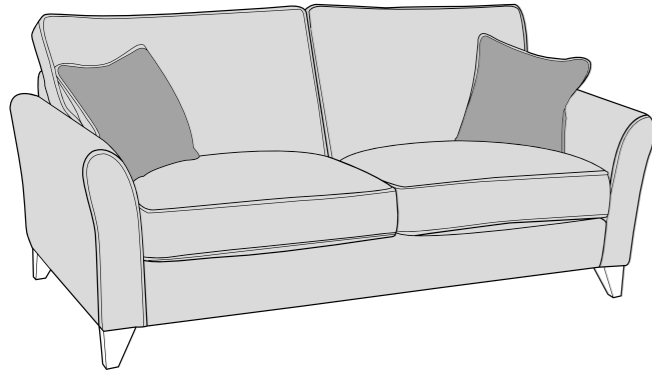

Fairfield Collection

4 seater sofa shown in Villa Teal (Cover 1) and Sabor Jewel (Cover 2). Footstool shown in Sabor Jewel (Cover 1)

Colours represented are to be used as a guide only, colour shadings can vary slightly from each roll of fabric. Please refer to manufacturers swatch for more colour options.

foamflex⁺

10/01/2025

FAIRFIELD COVER GUIDE - STANDARD BACK ONLY

Please use this guide when ordering the following pieces to clarify cover options.

4 Seater Sofa (4ST)

3 Seater sofa (3ST)

2 Seater sofa (2ST)

Love chair (LOV)

Arm chair (1ST)

3 Seater Sofa Bed (3SB, 3DB)

(Available in Standard or Deluxe)

2 Seater Sofa Bed (2SB, 2DB)

(Available in Standard or Deluxe)

Chair Sofa Bed (1SB, 1DB)

(Available in Standard or Deluxe)

 **COVER 1**
(BODY)

 **COVER 2**
(SCATTER)

Standard Back
Scatter Cushions

Front = Cover 2
Piping = Cover 1
Back = Cover 1

SUGGESTED ACCENT PIECE

New Fenton Footstool (FST)

 **BFA**
BRITISH FURNITURE
ASSOCIATION