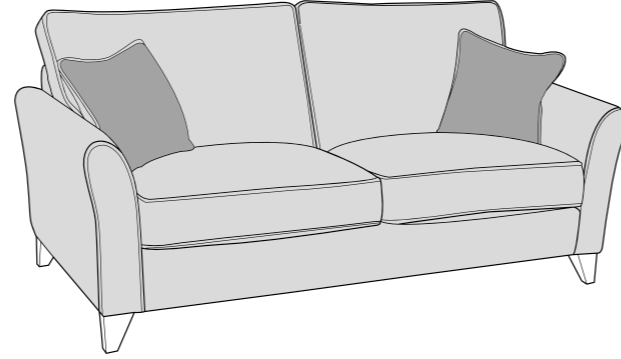

Fairfield Collection

4 seater sofa shown in Villa Teal (Cover 1) and Sabor Jewel (Cover 2). Footstool shown in Sabor Jewel (Cover 1)

Colours represented are to be used as a guide only, colour shadings can vary slightly from each roll of fabric. Please refer to manufacturers swatch for more colour options.

foamflex⁺

10/01/2025

FAIRFIELD COVER GUIDE - STANDARD BACK ONLY

Please use this guide when ordering the following pieces to clarify cover options.

4 Seater Sofa (4ST)

3 Seater sofa (3ST)

2 Seater sofa (2ST)

Love chair (LOV)

Arm chair (1ST)

3 Seater Sofa Bed (3SB, 3DB)

(Available in Standard or Deluxe)

2 Seater Sofa Bed (2SB, 2DB)

(Available in Standard or Deluxe)

Chair Sofa Bed (1SB, 1DB)

(Available in Standard or Deluxe)

 **COVER 1**
(BODY)

 **COVER 2**
(SCATTER)

Standard Back
Scatter Cushions

Front = Cover 2
Piping = Cover 1
Back = Cover 1

SUGGESTED ACCENT PIECE

New Fenton Footstool (FST)

 **BFA**
BRITISH FURNITURE
ASSOCIATION