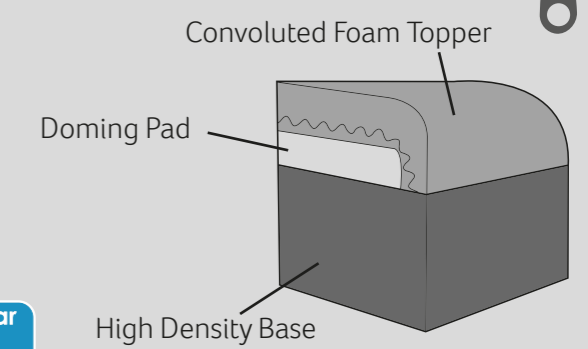

FOOT OPTIONS:

Beech (Light)   Limed Oak   Mid Oak   Dark Ash (Dark)

SOFA BED FEET:

Please note: All dimensions are approximate. Allow tolerance of +/- 2.5cm. Weight limits per seat: tested according with BS EN 12520:2010 & BS EN 1022:2005 for general domestic use which are based on persons weighing up to a maximum of 110kg.

Wood is a natural product and will vary in shade/colour from item to item. Feet may require fitting.