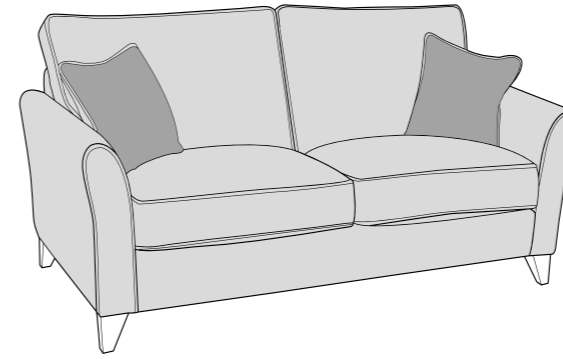

Fairfield Collection

4 seater sofa shown in Villa Teal (Cover 1) and Sabor Jewel (Cover 2). Footstool shown in Sabor Jewel (Cover 1)

Colours represented are to be used as a guide only, colour shadings can vary slightly from each roll of fabric. Please refer to manufacturers swatch for more colour options.

foamflex⁺

10/01/2025

FAIRFIELD COVER GUIDE - STANDARD BACK ONLY

Please use this guide when ordering the following pieces to clarify cover options.

4 Seater Sofa (4ST)

3 Seater sofa (3ST)

2 Seater sofa (2ST)

Love chair (LOV)

Arm chair (1ST)

3 Seater Sofa Bed (3SB, 3DB)

(Available in Standard or Deluxe)

2 Seater Sofa Bed (2SB, 2DB)

(Available in Standard or Deluxe)

Chair Sofa Bed (1SB, 1DB)

(Available in Standard or Deluxe)

 **COVER 1**
(BODY)

 **COVER 2**
(SCATTER)

Standard Back
Scatter Cushions

Front = Cover 2
Piping = Cover 1
Back = Cover 1

SUGGESTED ACCENT PIECE

New Fenton Footstool (FST)

 **BFA**
BRITISH FURNITURE
ASSOCIATION