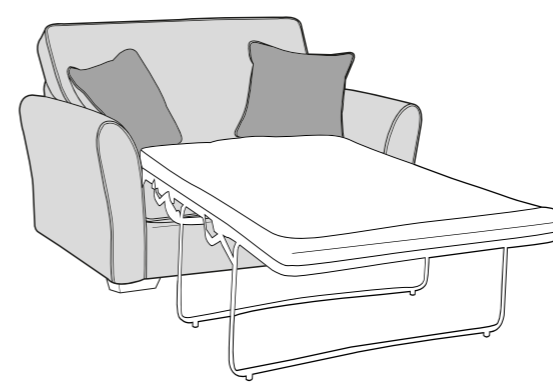

foamflex⁺

10/01/2025

FAIRFIELD COVER GUIDE - STANDARD BACK ONLY

Please use this guide when ordering the following pieces to clarify cover options.

4 Seater Sofa (4ST)

3 Seater sofa (3ST)

2 Seater sofa (2ST)

Love chair (LOV)

Arm chair (1ST)

3 Seater Sofa Bed (3SB, 3DB)

(Available in Standard or Deluxe)

2 Seater Sofa Bed (2SB, 2DB)

(Available in Standard or Deluxe)

Chair Sofa Bed (1SB, 1DB)

(Available in Standard or Deluxe)

 **COVER 1**
(BODY)

 **COVER 2**
(SCATTER)

Standard Back
Scatter Cushions

Front = Cover 2
Piping = Cover 1
Back = Cover 1

SUGGESTED ACCENT PIECE

New Fenton Footstool (FST)

 **BFA**
BRITISH FURNITURE
ASSOCIATION

MANUFACTURER MEMBER

A©ID[®]
ANTI COPYING IN DESIGN

FAIRFIELD DIMENSIONS (CM)

AVAILABLE PIECES	HEIGHT 1	WIDTH 2	DEPTH 3	SEAT HEIGHT 4	SEAT DEPTH 5	SEAT WIDTH 6	ACCESS DIAGONAL 7	OUTBACK HEIGHT 8	ARM HEIGHT 9	WEIGHT (KG)	SCATTER CUSHIONS
4 SEATER SOFA (4ST)	98	222	96	55	55	186	239	72.5	66	58.5	2
3 SEATER SOFA (3ST)	98	197	96	55	55	160	215	72.5	66	55	2
2 SEATER SOFA (2ST)	98	169	96	55	55	134	188	72.5	66	46.5	2
LOVE CHAIR (LOV)	98	126	96	55	55	92	153	72.5	66	39	2
ARM CHAIR (1ST)	98	95	96	55	55	61	131	72.5	66	37	1
SOFA BEDS - STD BACK ONLY											
1SB (80CM SOFA BED) STANDARD	98	126	96	55	55	93	153	72.5	66	54.5	2
1DB (80CM SOFA BED) DELUXE	98	126	96	55	55	93	153	72.5	66	65.5	2
2SB (120CM SOFA BED) STANDARD	98	166	96	55	55	132	188	72.5	66	64	2
2DB (120CM SOFA BED) DELUXE	98	166	96	55	55	132	188	72.5	66	83	2
3SB (140CM SOFA BED) STANDARD	98	185	96	55	55	152	209	72.5	66	70	2
3DB (140CM SOFA BED) DELUXE	98	185	96	55	55	152	209	72.5	66	91.5	2
OPEN DEPTH OF SOFA BEDS 226CM											
SUGGESTED ACCENT PIECE											
NEW FENTON FOOTSTOOL (FST)	30	106	65	N/A	N/A	N/A	117	N/A	N/A	14.5	N/A