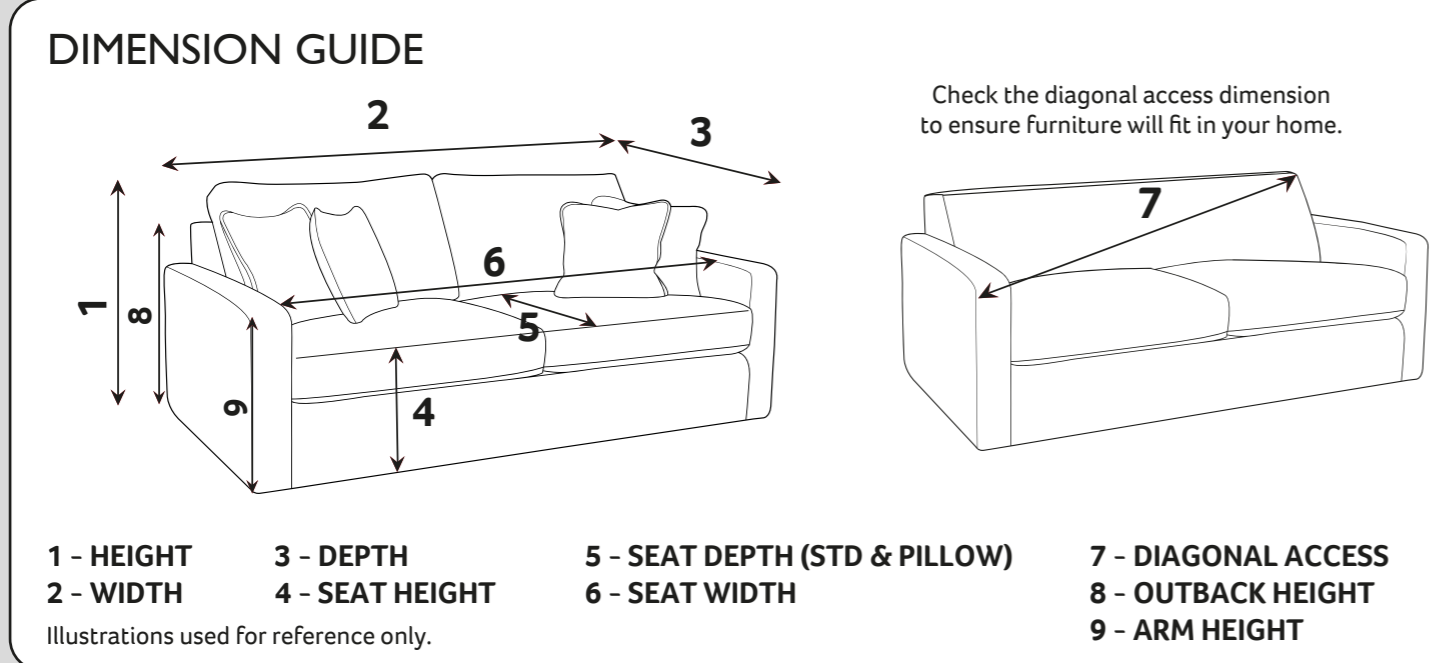

140cm sofa bed: 3S (3SB) Mattress Width:133cm

120cm sofa bed: 2S (2SB) Mattress Width:113cm

80cm chair bed: 1S (1SB) Mattress Width:73cm

DELUXE ACTION & SPRUNG MATTRESS
 A two fold metal action with beech slats. Complemented by a deluxe sprung mattress. For everyday use.
Mattress thickness: 11.5cm
Mattress Length: 183cm
2 fold action is 160Kg total max occupancy weight

140cm sofa bed: 3D (3DB) Mattress Width:132cm

120cm sofa bed: 2D (2DB) Mattress Width:114cm

80cm chair bed: 1D (1DB) Mattress Width:76cm

Sofa beds available as standard back only

foamflex+

Our expertly engineered foam seat interior gives you the comfort of fibre with the retention of foam.

FOOT OPTIONS:

Beech (Light) Limed Oak Mid Oak Dark Ash (Dark)

SOFA BED FEET:

Please note: All dimensions are approximate. Allow tolerance of +/- 2.5cm. Weight limits per seat: tested according with BS EN 12520:2010 & BS EN 1022:2005 for general domestic use which are based on persons weighing up to a maximum of 110kg.